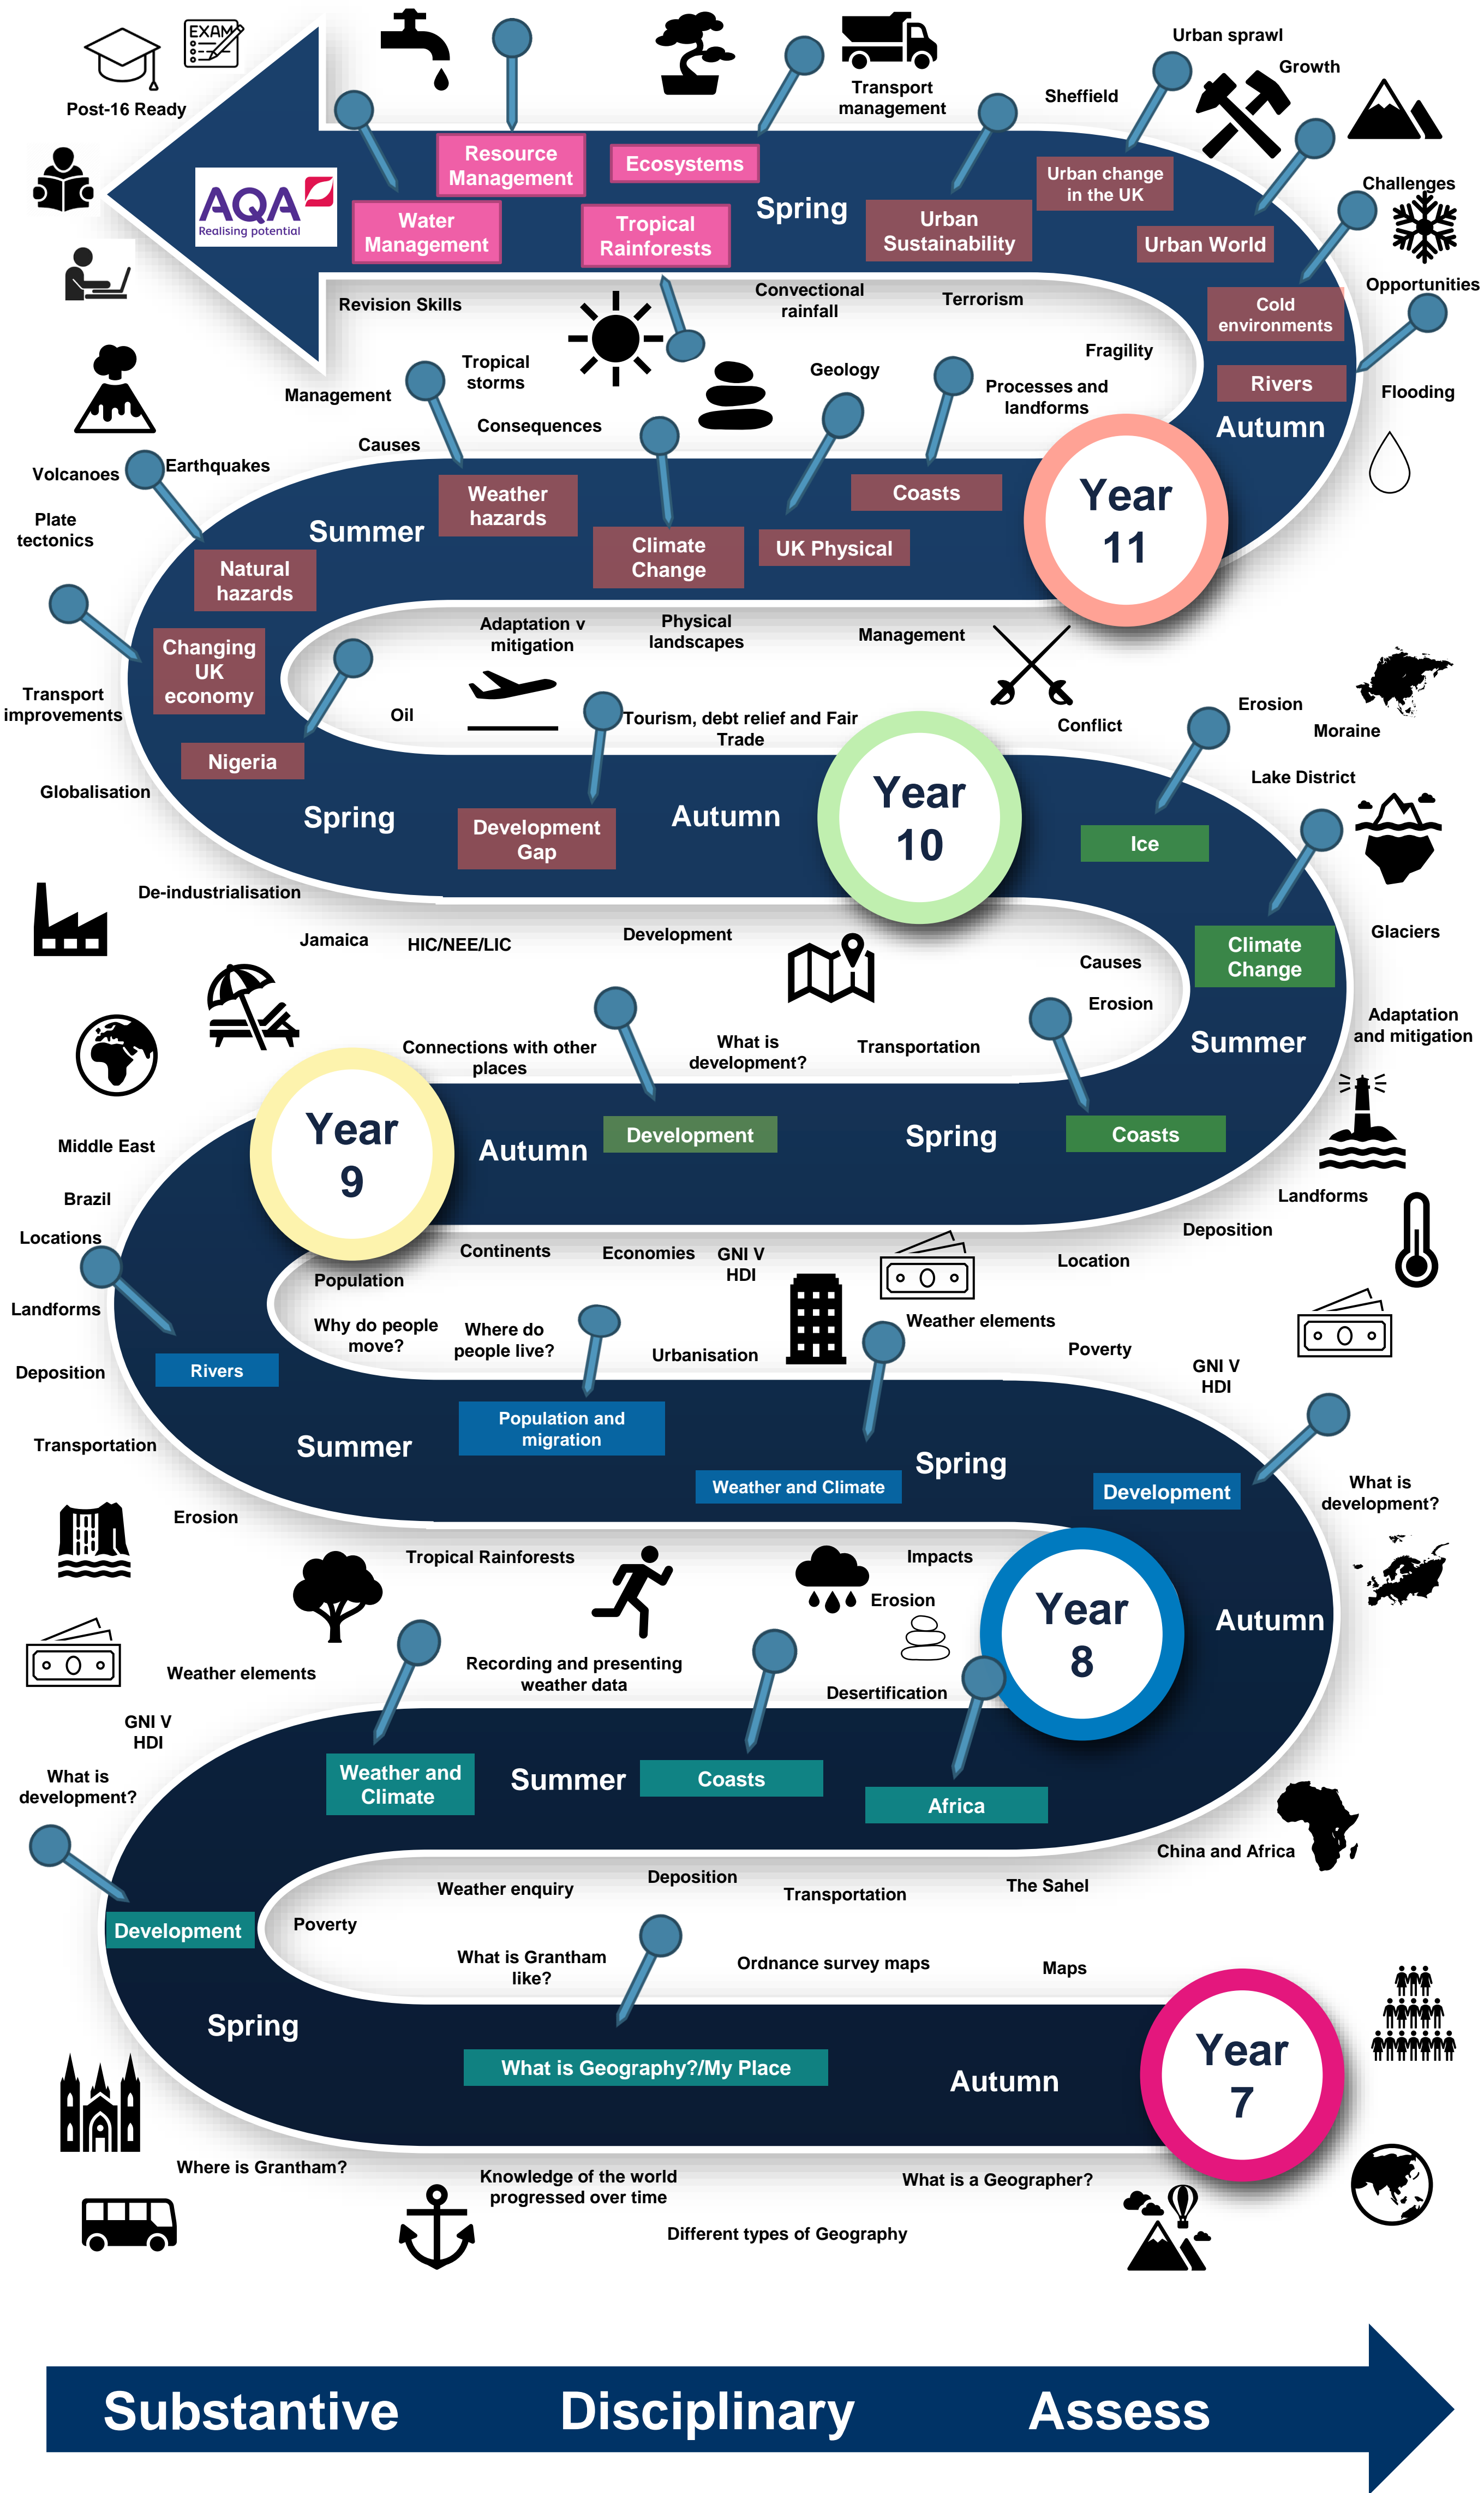

# Geography

## Five Year Learning Journey

WEST GRANTHAM  
Church of England Secondary Academy

Substantive

Disciplinary

Assess